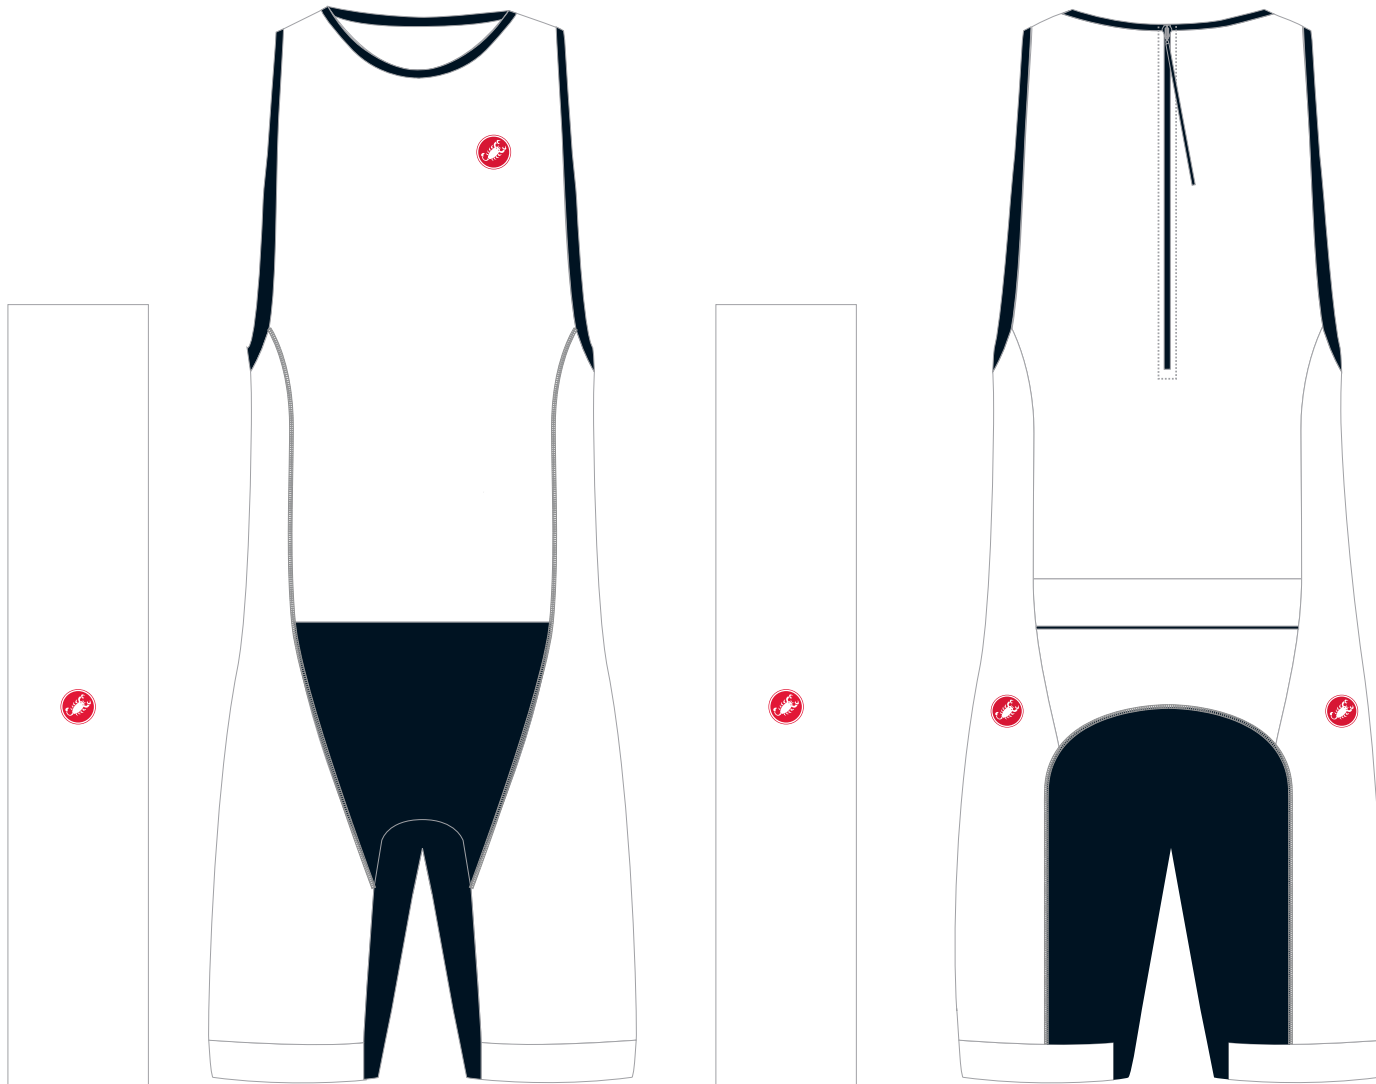

4300466 CORE SPR-OLY SUIT

4300472 CORE W SPR-OLY SUIT

LYCRA COLORS

010