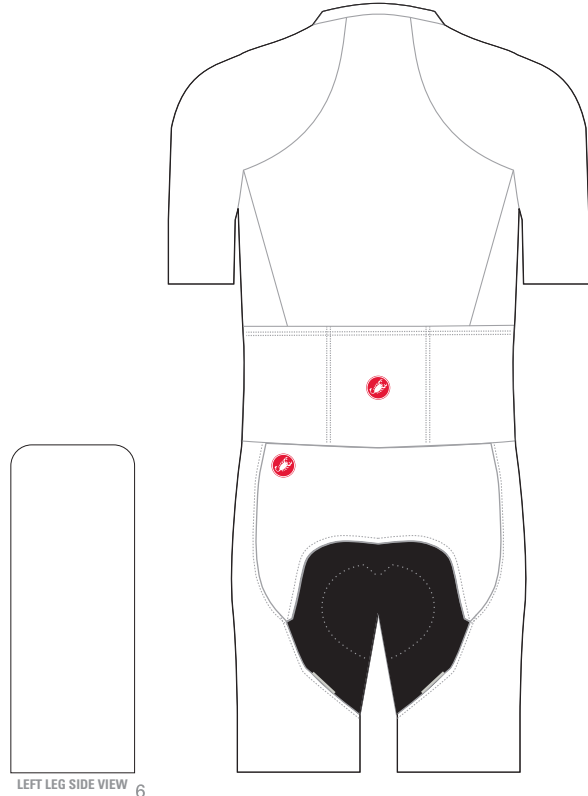

CASTELLI

SANREMO RC SPEED SUIT

TL4300562

SANREMO RC W SPEED SUIT

TL4300575

GRAPHICS WILL NOT ALIGN AT THE FRONT DARTS

RAW EDGED BOTTOM - NO SEWN CUFFS

RAW EDGED BOTTOM - NO SEWN CUFFS

GRAPHICS WILL NOT ALIGN ACROSS THE SEAMS

LINE ART PANTONE (PMS) COLORS

FLUO

GUSSET COLOR

BLACK, DARK GRAY, NAVY

NOTES

PLEASE ENTER ADDITIONAL DESIGN INFORMATION HERE IF NEEDED

POLICIES AND PROCEDURES

CASTELLI

**BODY PAINT 4.X LS SPEED SUIT
TL4300624
BODY PAINT 4.X W LS SPEED SUIT
TL4300625**

EXPOSED ZIPPER

RIGHT LEG SIDE VIEW 7

LEFT LEG SIDE VIEW 8

**MESH COVERED
NUMBER POCKET**

RAW EDGED BOTTOM - NO SEWN CUFFS

RAW EDGED BOTTOM - NO SEWN CUFFS

 **GRAPHICS WILL NOT ALIGN ACROSS THE SEAMS**

 **USE DARK COLORS ON BOTTOM
TO PREVENT TRANSPARENCY WHEN WORN**

LINE ART PANTONE (PMS) COLORS

FLUO

NOTES

PLEASE ENTER ADDITIONAL DESIGN INFORMATION HERE IF NEEDED