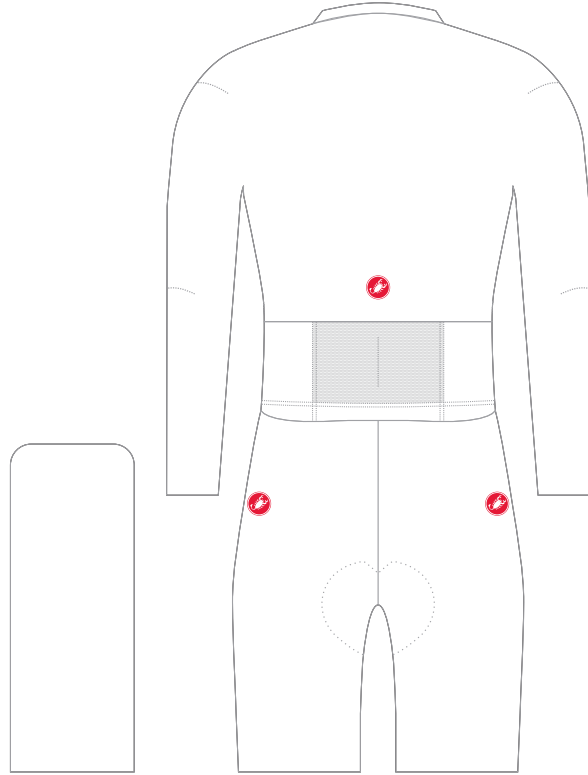

CASTELLI

SANREMO RC SPEED SUIT

TL4300562

SANREMO RC W SPEED SUIT

TL4300575

GRAPHICS WILL NOT ALIGN AT THE FRONT DARTS

RAW EDGED BOTTOM - NO SEWN CUFFS

RAW EDGED BOTTOM - NO SEWN CUFFS

CASTELLI

**BODY PAINT 4.X LS SPEED SUIT
TL4300624
BODY PAINT 4.X W LS SPEED SUIT
TL4300625**

EXPOSED ZIPPER

RIGHT LEG SIDE VIEW 7

LEFT LEG SIDE VIEW 8

**MESH COVERED
NUMBER POCKET**

RAW EDGED BOTTOM - NO SEWN CUFFS

RAW EDGED BOTTOM - NO SEWN CUFFS

 **GRAPHICS WILL NOT ALIGN ACROSS THE SEAMS**

 **USE DARK COLORS ON BOTTOM
TO PREVENT TRANSPARENCY WHEN WORN**

LINE ART PANTONE (PMS) COLORS

FLUO

NOTES

PLEASE ENTER ADDITIONAL DESIGN INFORMATION HERE IF NEEDED