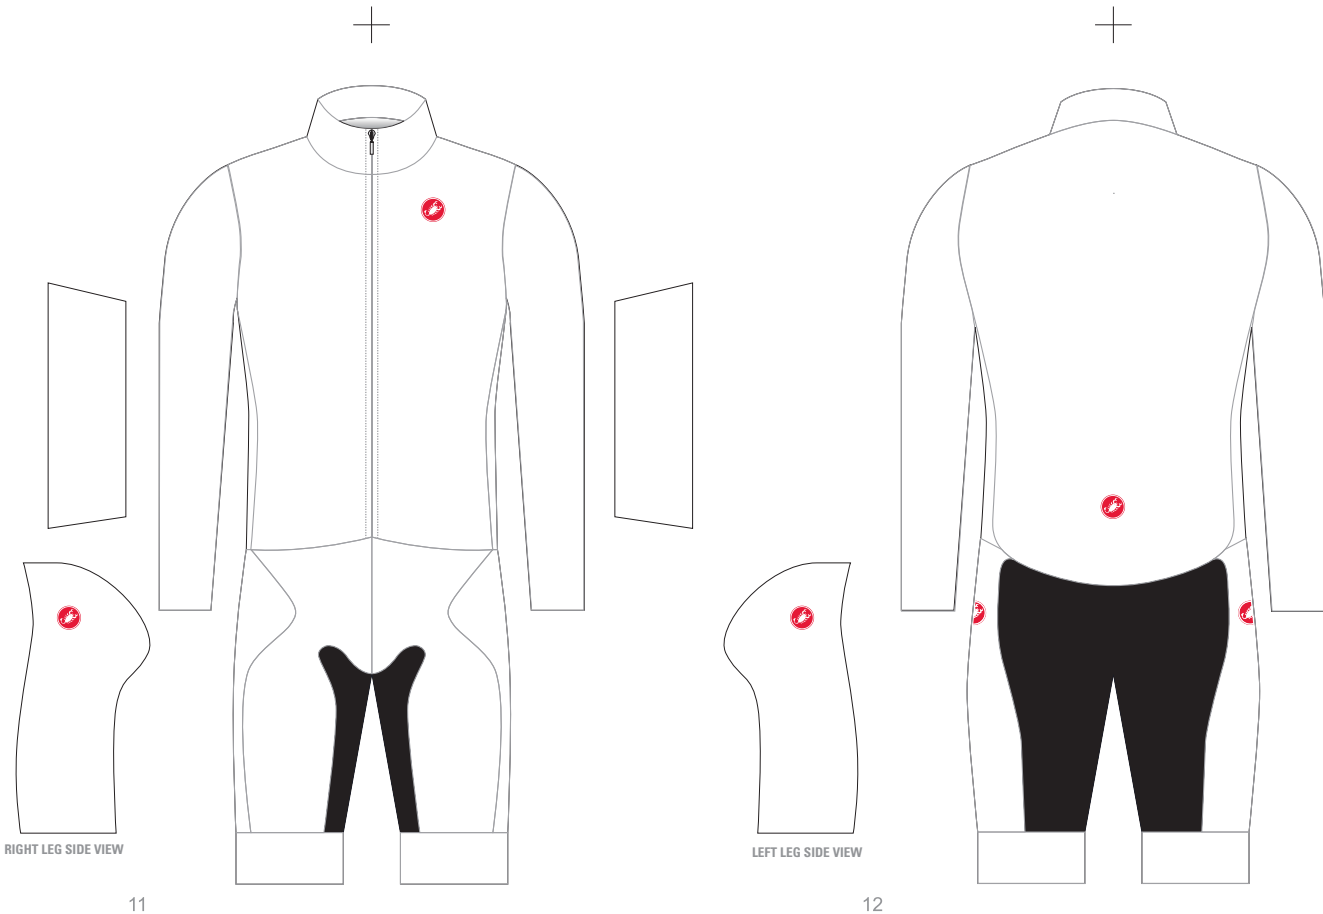

CASTELLI

**LYCRA LS CX SUIT
TL0473
THERMAL LS CX SUIT
TL0464**

! GRAPHICS WILL NOT ALIGN ACROSS THE SEAMS