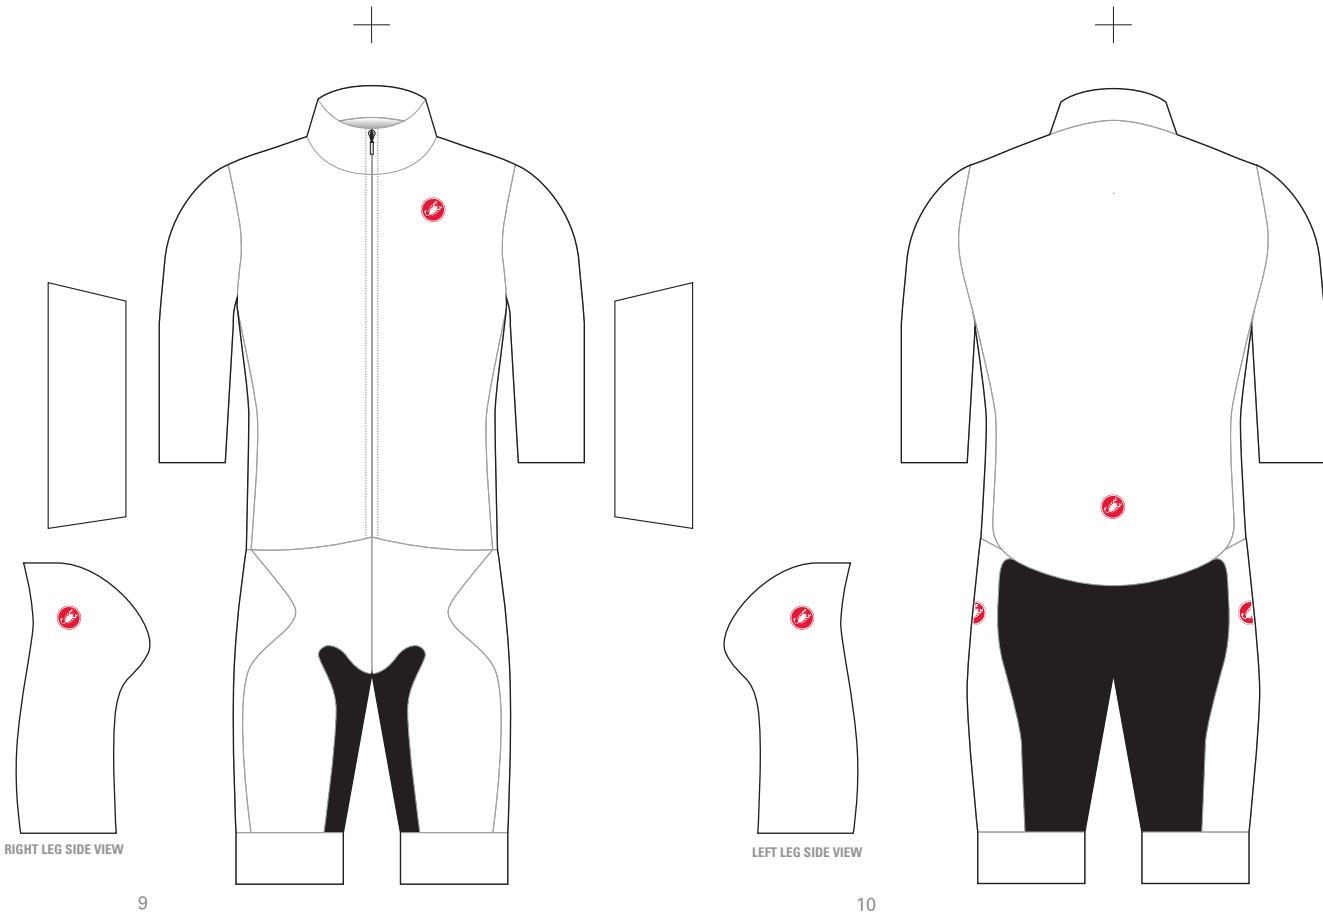

CASTELLI

LYCRA 3/4 SLEEVE CX SUIT

TL0465

! GRAPHICS WILL NOT ALIGN ACROSS THE SEAMS