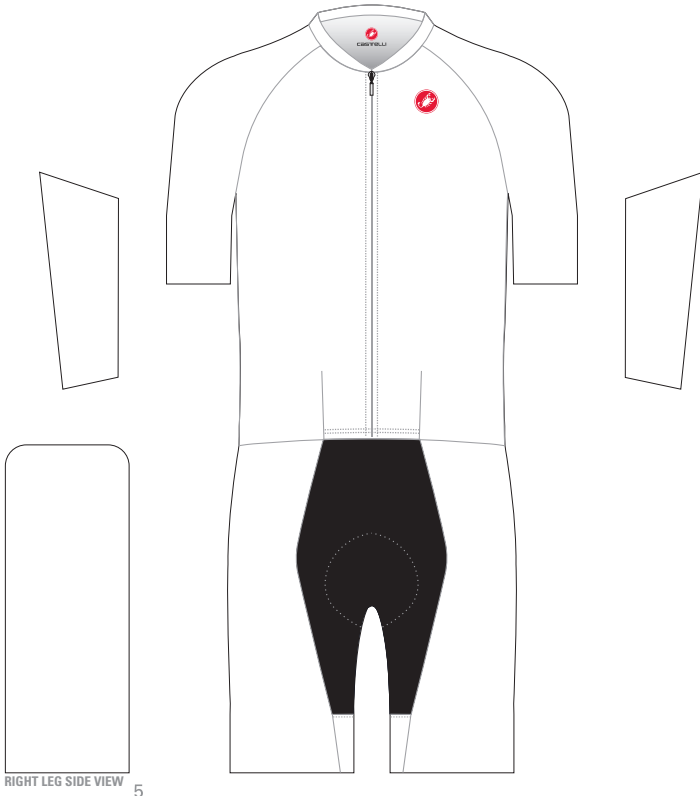

CASTELLI

SANREMO RC SPEED SUIT

TL4300562

SANREMO RC W SPEED SUIT

TL4300575

GRAPHICS WILL NOT ALIGN AT THE FRONT DARTS

RAW EDGED BOTTOM - NO SEWN CUFFS

RAW EDGED BOTTOM - NO SEWN CUFFS

GRAPHICS WILL NOT ALIGN ACROSS THE SEAMS

LINE ART PANTONE (PMS) COLORS

FLUO

GUSSET COLOR

BLACK, DARK GRAY, NAVY

NOTES

PLEASE ENTER ADDITIONAL DESIGN INFORMATION HERE IF NEEDED

POLICIES AND PROCEDURES

CASTELLI

**BODY PAINT 4.X LS SPEED SUIT
TL4300624
BODY PAINT 4.X W LS SPEED SUIT
TL4300625**

EXPOSED ZIPPER

RIGHT LEG SIDE VIEW 7

LEFT LEG SIDE VIEW 8

**MESH COVERED
NUMBER POCKET**

RAW EDGED BOTTOM - NO SEWN CUFFS

RAW EDGED BOTTOM - NO SEWN CUFFS

 **GRAPHICS WILL NOT ALIGN ACROSS THE SEAMS**

 **USE DARK COLORS ON BOTTOM
TO PREVENT TRANSPARENCY WHEN WORN**

LINE ART PANTONE (PMS) COLORS

FLUO

NOTES

PLEASE ENTER ADDITIONAL DESIGN INFORMATION HERE IF NEEDED