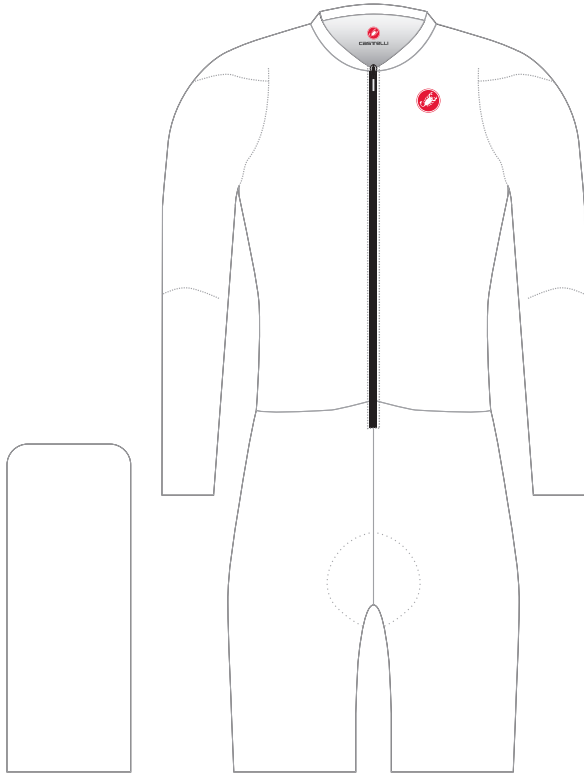

CASTELLI

SANREMO RC SPEED SUIT

TL4300562

SANREMO RC W SPEED SUIT

TL4300575

GRAPHICS WILL NOT ALIGN AT THE FRONT DARTS

RAW EDGED BOTTOM - NO SEWN CUFFS

RAW EDGED BOTTOM - NO SEWN CUFFS

GRAPHICS WILL NOT ALIGN ACROSS THE SEAMS

LINE ART PANTONE (PMS) COLORS

FLUO

GUSSET COLOR

BLACK, DARK GRAY, NAVY

NOTES

PLEASE ENTER ADDITIONAL DESIGN INFORMATION HERE IF NEEDED

POLICIES AND PROCEDURES

CASTELLI

**BODY PAINT 4.X LS SPEED SUIT
TL4300624
BODY PAINT 4.X W LS SPEED SUIT
TL4300625**

EXPOSED ZIPPER

RIGHT LEG SIDE VIEW 7

LEFT LEG SIDE VIEW 8

**MESH COVERED
NUMBER POCKET**

RAW EDGED BOTTOM - NO SEWN CUFFS

RAW EDGED BOTTOM - NO SEWN CUFFS

 **GRAPHICS WILL NOT ALIGN ACROSS THE SEAMS**

 **USE DARK COLORS ON BOTTOM
TO PREVENT TRANSPARENCY WHEN WORN**

LINE ART PANTONE (PMS) COLORS

FLUO

NOTES

PLEASE ENTER ADDITIONAL DESIGN INFORMATION HERE IF NEEDED