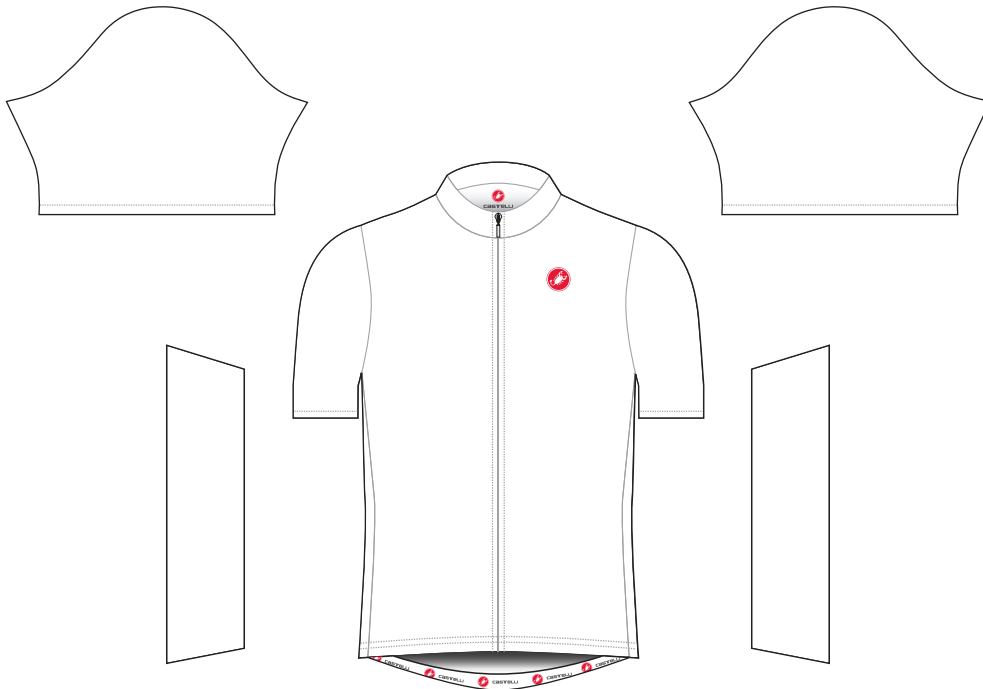

CASTELLI

**STRADA JERSEY
TA0409
STRADA W JERSEY
TA0410**

15