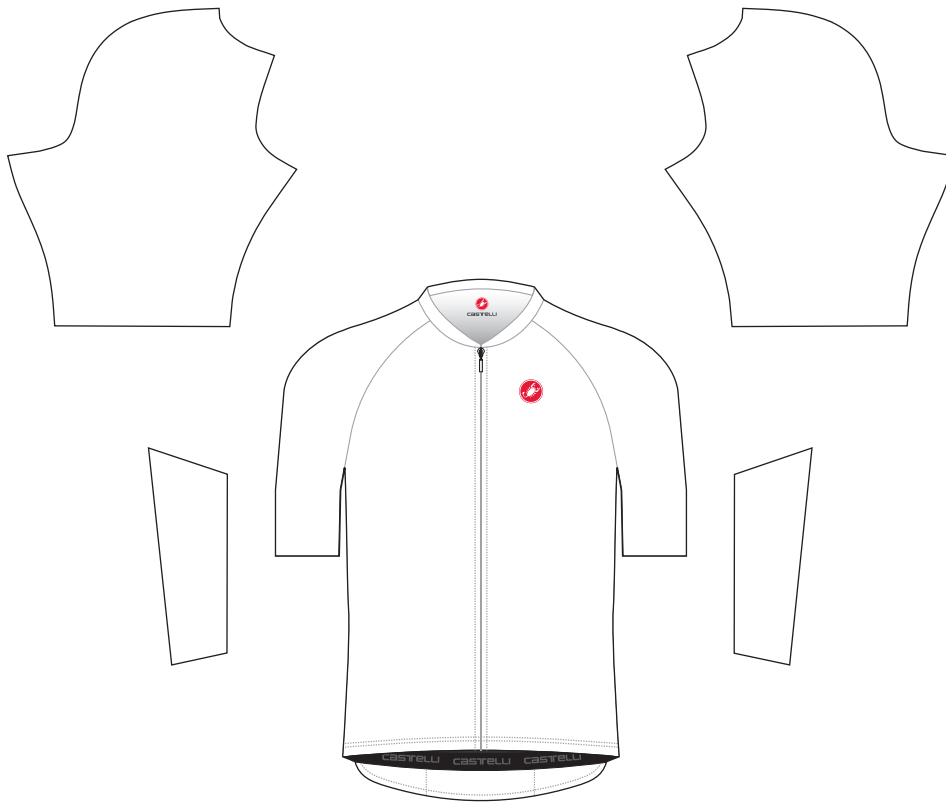

CASTELLI

AERO RACE 6.0 JERSEY

TA0603

AERO RACE 6.0 W JERSEY

TA0604

CLIMBER'S 3.0 JERSEY

TA0605

7