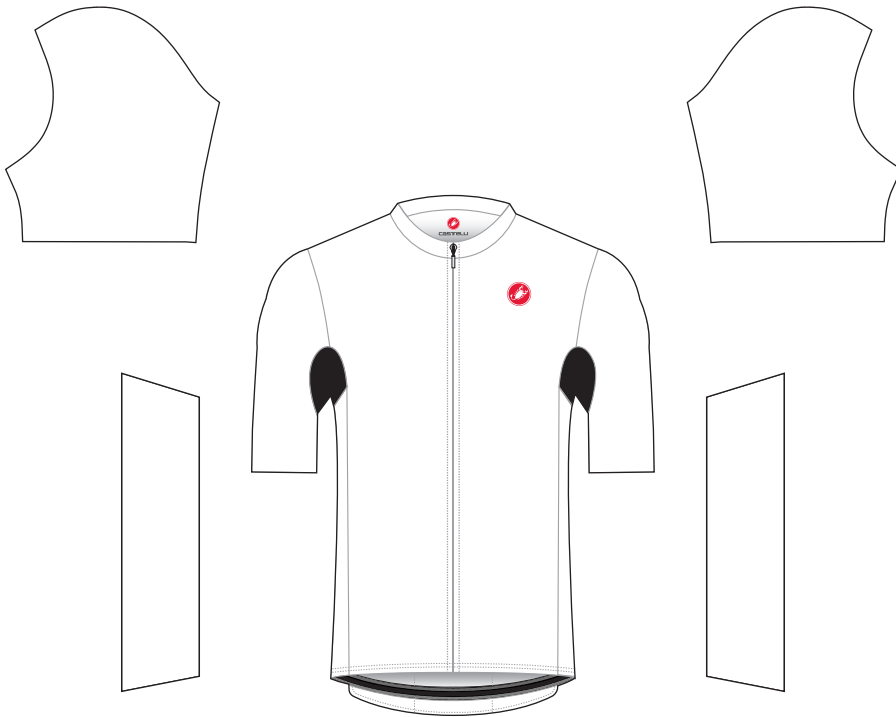

CASTELLI

**ENDURANCE EQUIPE JERSEY
TA4300502
ENDURANCE EQUIPE W JERSEY
TA4300503**

11