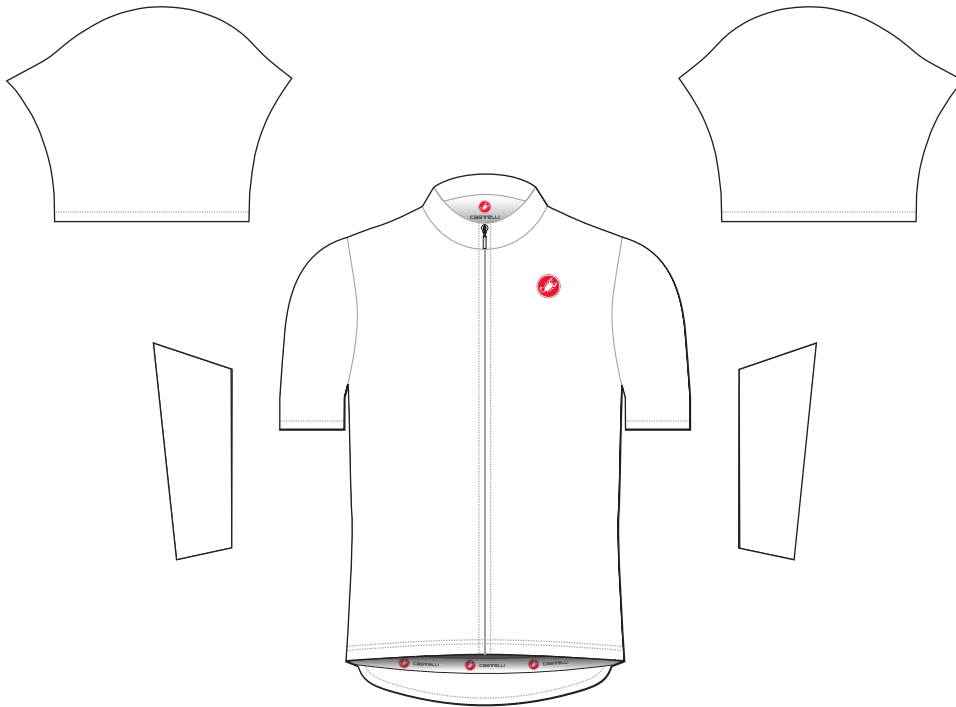

CASTELLI

**PODIO JERSEY
TA0501
PODIO W JERSEY
TA0502**

GRAPHICS WILL NOT ALIGN ACROSS SEAMS

LINE ART PANTONE (PMS) COLORS

####	####	####	####	####	####	####	####	####	####

FLUO

####	####	####	####

NOTES

PLEASE ENTER ADDITIONAL DESIGN INFORMATION HERE IF NEEDED

POLICIES AND PROCEDURES

PRODUCTION STARTS ONLY AFTER ORDER, DEPOSIT, AND ART IS APPROVED. ART PLACEMENT IS CONSIDERED TO BE APPROXIMATE IN POSITION AND SCALE. CASTELLI MAKES EVERY ATTEMPT TO MATCH THE LINE ART AS CLOSELY AS POSSIBLE TO THE FINISHED PRODUCT. DESIGN ELEMENTS THAT CROSS SEAM LINES CANNOT BE GUARANTEED TO LINE UP ON THE FINISHED PRODUCT. CUSTOMER AFFIRMS THEY HAVE PERMISSION TO USE ALL LOGOS CONTAINED IN THE PROVIDED ART FILES. PLEASE NOTE THAT FLUO PRINTING MAY AFFECT THE ACCURACY OF OTHER COLORS.