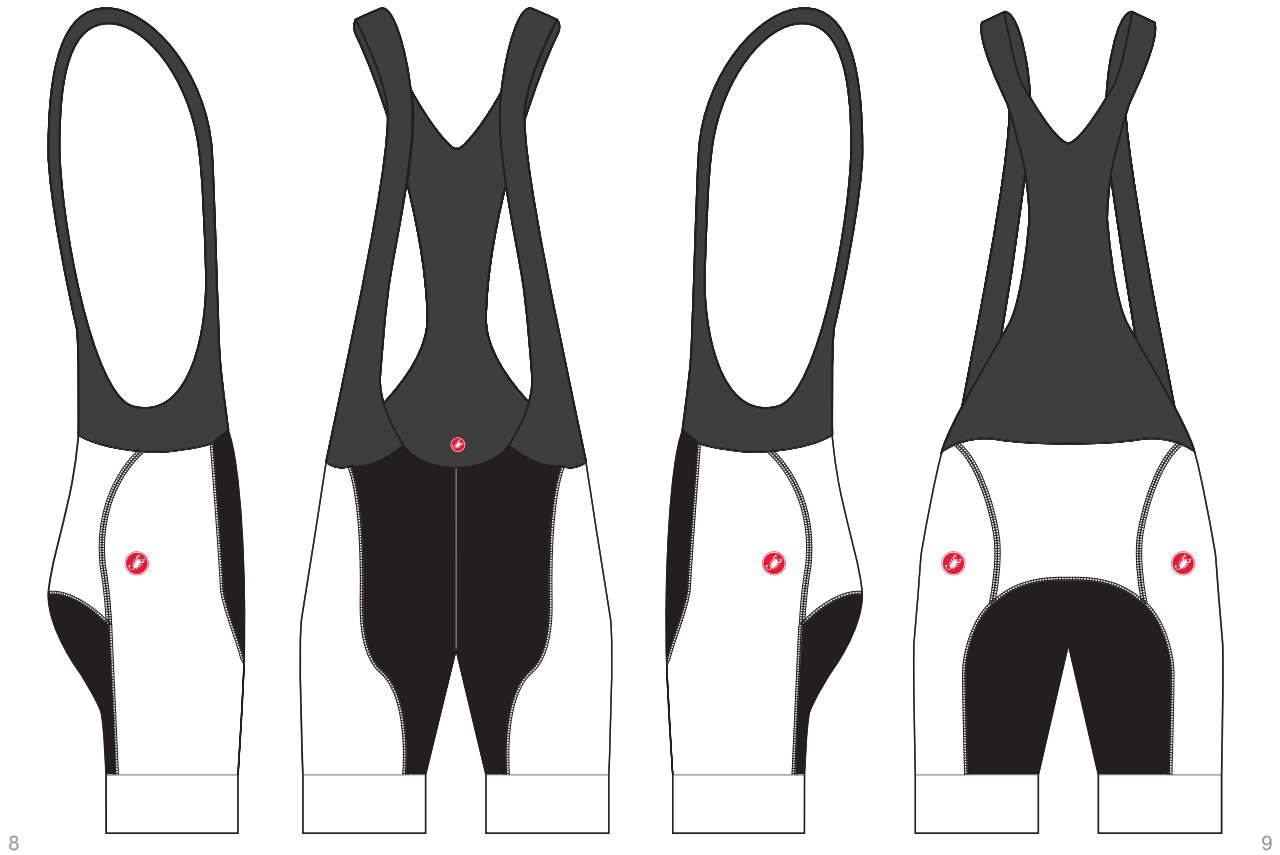

CASTELLI

FREE AERO RC BIBSHORT
TL4300561
FREE AERO RC W BIBSHORT
TL4300573

JERSEY COVERS AREA ABOVE LINE

GRAPHICS WILL NOT ALIGN ACROSS THE SEAMS

LINE ART PANTONE (PMS) COLORS

FLUO

GUSSET COLOR

BLACK, DARK GRAY, NAVY

CASTELLI

COMPETIZIONE BIBSHORT
TL0624, TL4310458
COMPETIZIONE W BIBSHORT
TL0625, TL4310459

GRAPHICS WILL NOT ALIGN ACROSS THE SEAMS

LINE ART PANTONE (PMS) COLORS

FLUO

GUSSET COLOR

BLACK, DARK GRAY, NAVY

MESH COLOR