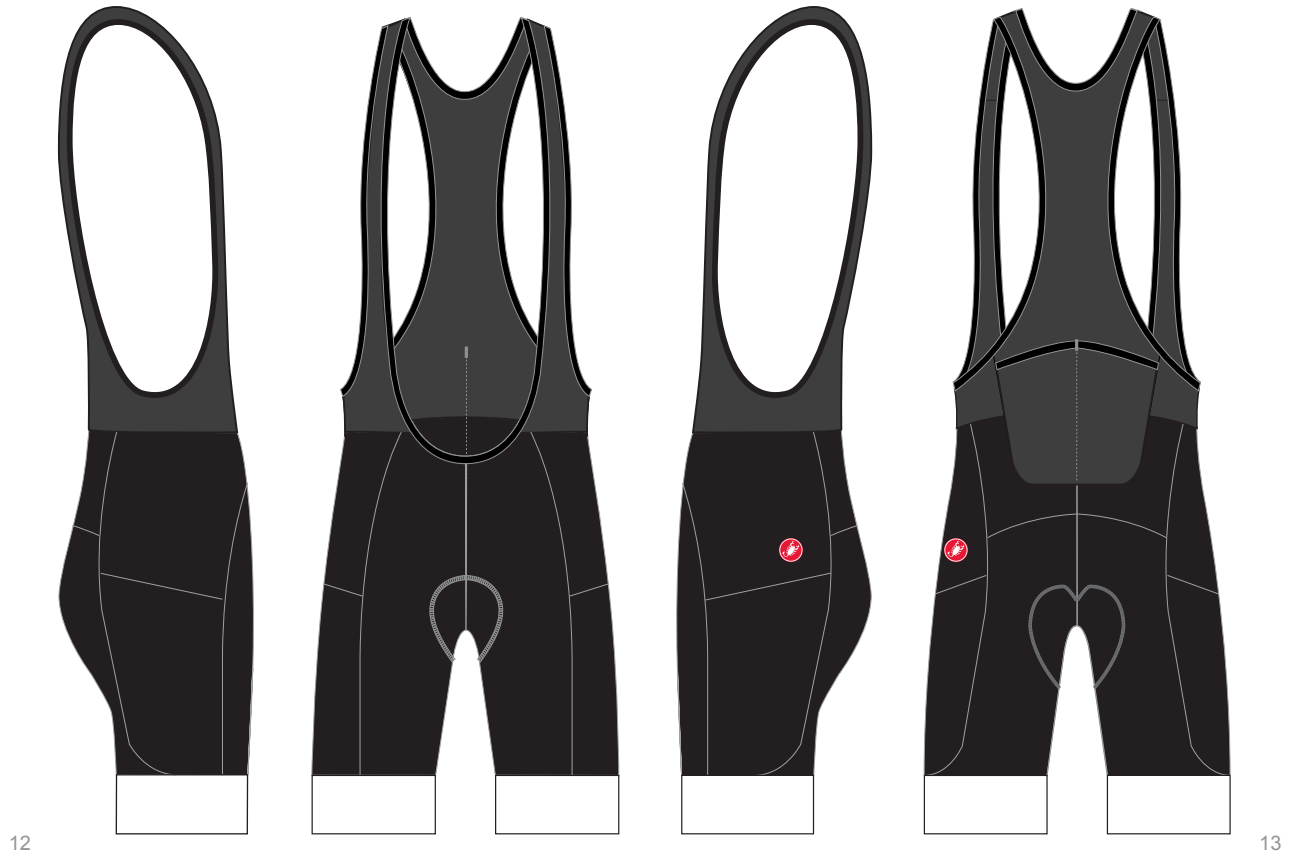

CASTELLI

UNLIMITED GRAVEL BIBSHORT
TL4300500
UNLIMITED GRAVEL W BIBSHORT
TL4300501

CUFFS ARE THE ONLY PRINTABLE PIECE

LINE ART PANTONE (PMS) COLORS

####	####	####	####	####	####	####	####	####	####

FLUO

####	####	####	####

NOTES

PLEASE ENTER ADDITIONAL DESIGN INFORMATION HERE IF NEEDED

POLICIES AND PROCEDURES

PRODUCTION STARTS ONLY AFTER ORDER, DEPOSIT, AND ART IS APPROVED. ART PLACEMENT IS CONSIDERED TO BE APPROXIMATE IN POSITION AND SCALE. CASTELLI MAKES EVERY ATTEMPT TO MATCH THE LINE ART AS CLOSELY AS POSSIBLE TO THE FINISHED PRODUCT. DESIGN ELEMENTS THAT CROSS SEAM LINES CANNOT BE GUARANTEED TO LINE UP ON THE FINISHED PRODUCT. CUSTOMER AFFIRMS THEY HAVE PERMISSION TO USE ALL LOGOS CONTAINED IN THE PROVIDED ART FILES. PLEASE NOTE THAT FLUO PRINTING MAY AFFECT THE ACCURACY OF OTHER COLORS.