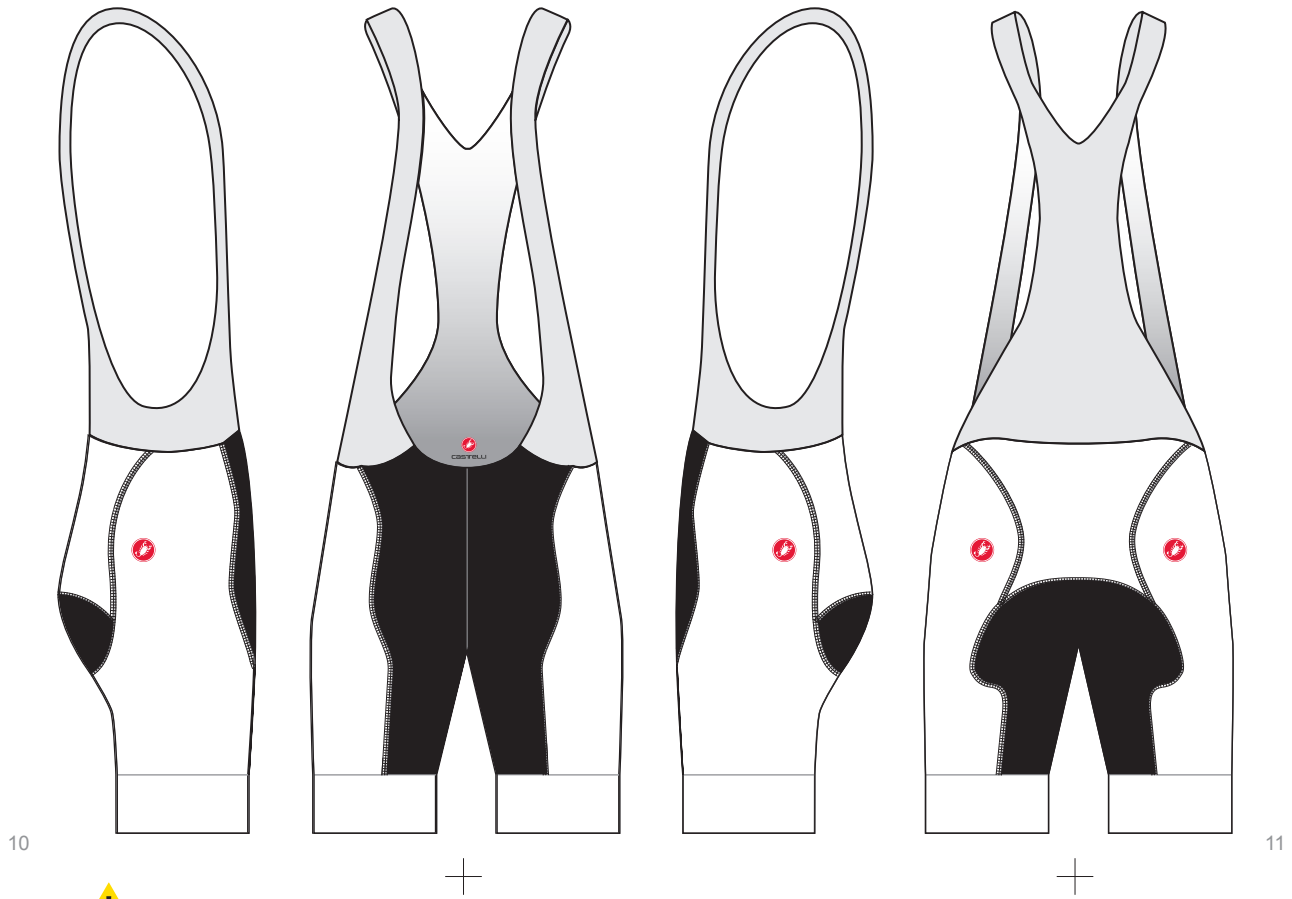

CASTELLI

**TEAM BIBSHORT
TL0428
TEAM W BIBSHORT
TL0430**

GRAPHICS WILL NOT ALIGN ACROSS THE SEAMS