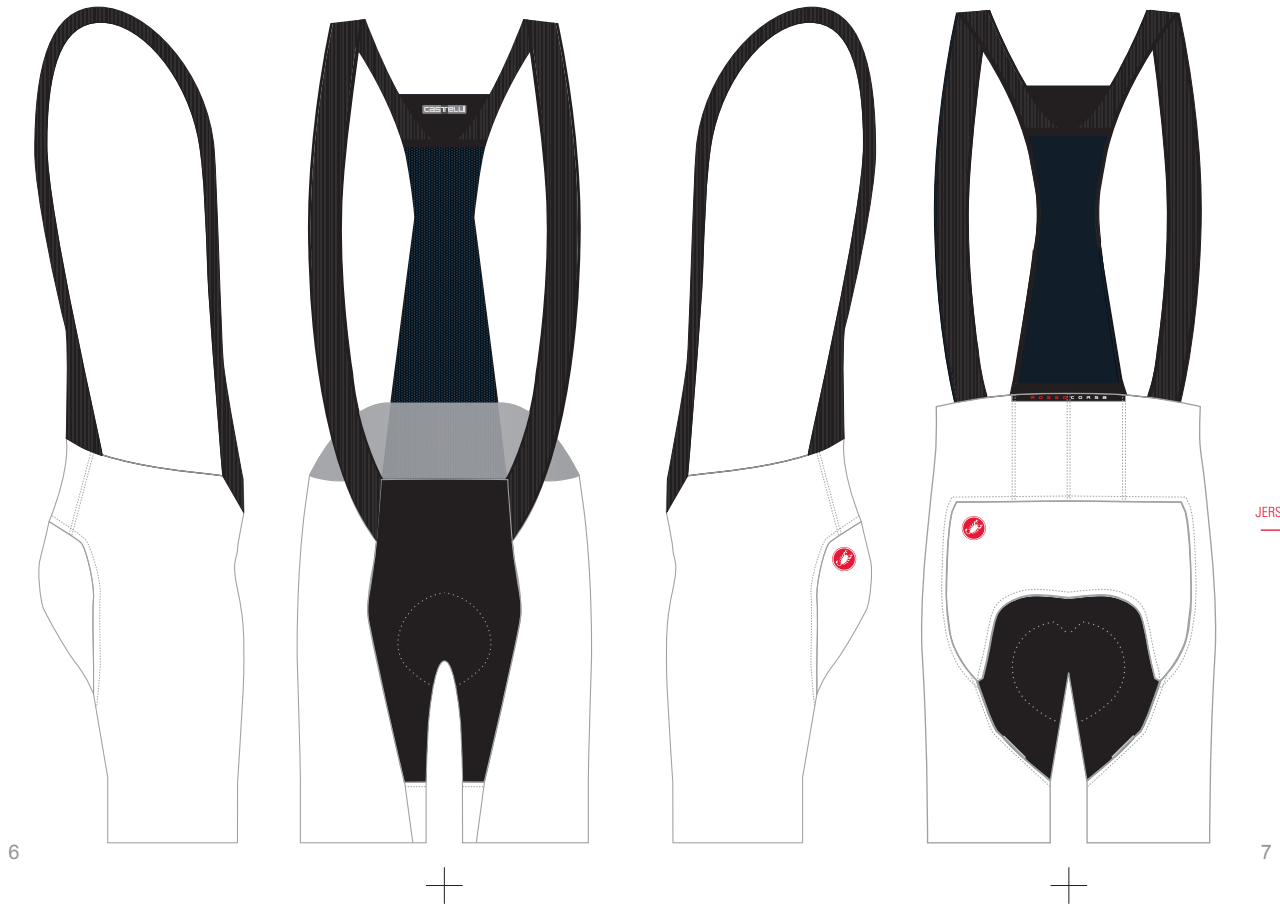

CASTELLI

FREE AERO RC BIBSHORT
TL4300561
FREE AERO RC W BIBSHORT
TL4300573

JERSEY COVERS AREA ABOVE LINE

GRAPHICS WILL NOT ALIGN ACROSS THE SEAMS

LINE ART PANTONE (PMS) COLORS

FLUO

GUSSET COLOR

BLACK, DARK GRAY, NAVY