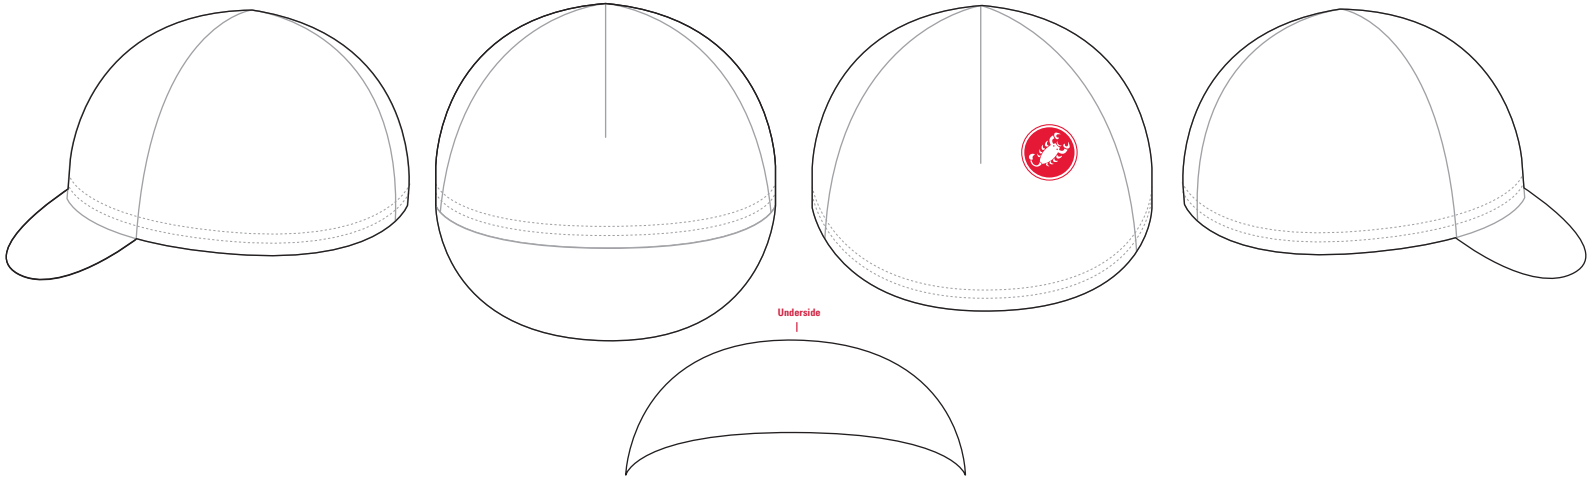

CASTELLI

**TEAM CYCLING CAP-SCREEN PRINTED COTTON
(6 COLORS MAX)**

TH0026

2

**TEAM CYCLING CAP-SUBLIMATED SYNTHETIC
(UNLIMITED COLORS)**

TH0453