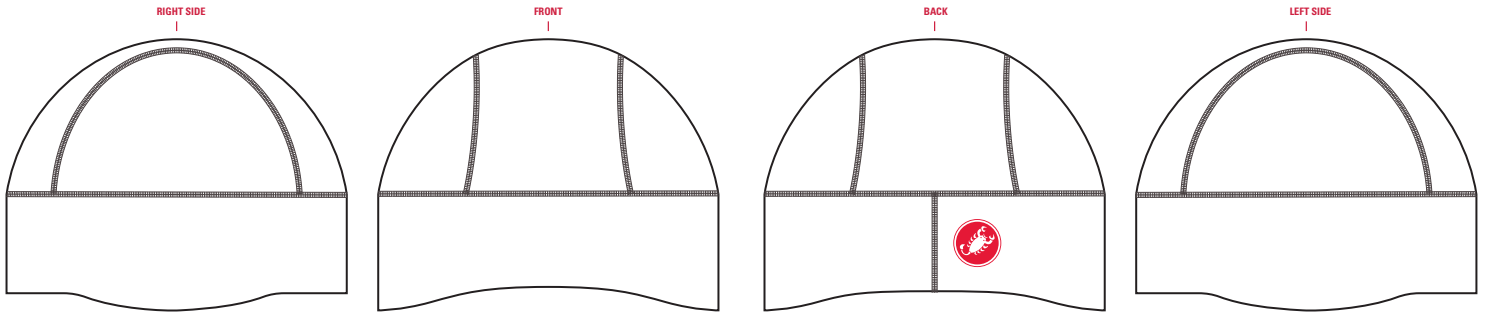

CASTELLI

**THERMAL SKULLY 2
TH4300524**

6

**THERMAL HEADBAND 2
TH4300525**