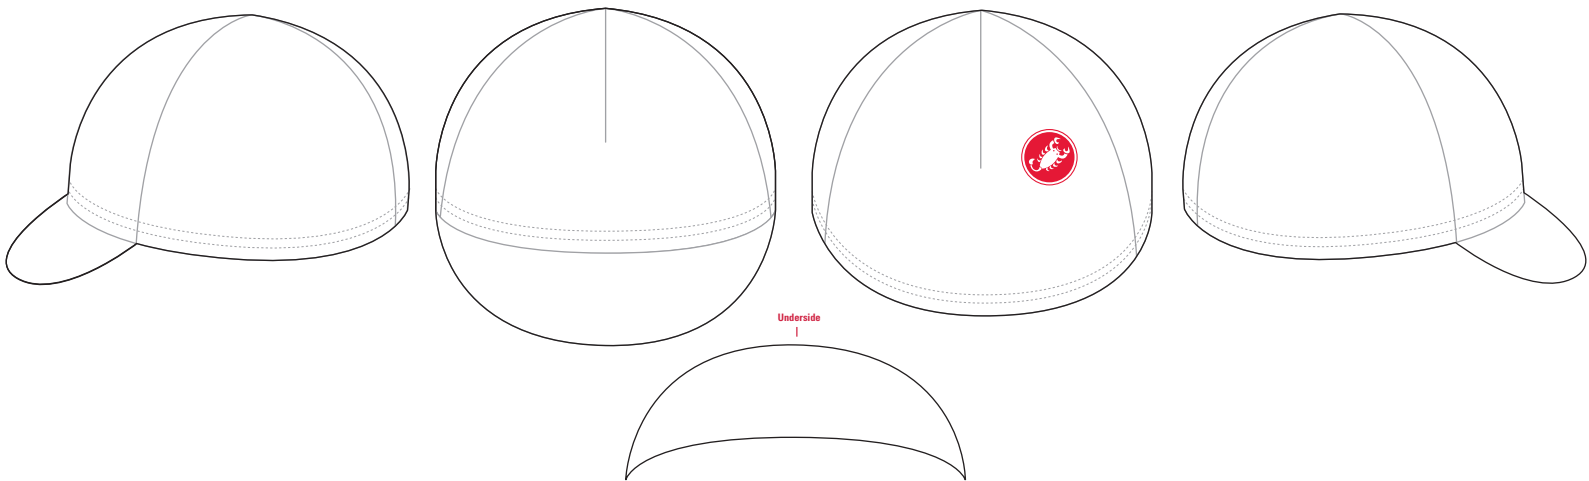

CASTELLI

**TEAM CYCLING CAP-SCREEN PRINTED COTTON
(6 COLORS MAX)**

TH0026

2

**TEAM CYCLING CAP-SUBLIMATED SYNTHETIC
(UNLIMITED COLORS)**

TH0453

3

LINE ART PANTONE (PMS) COLORS