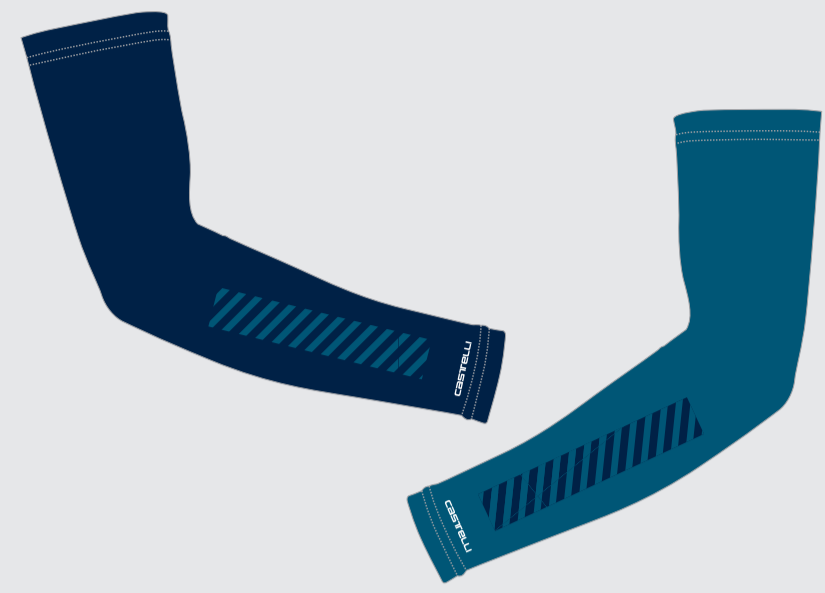

THERMOFLEX ARM WARMER 4300027