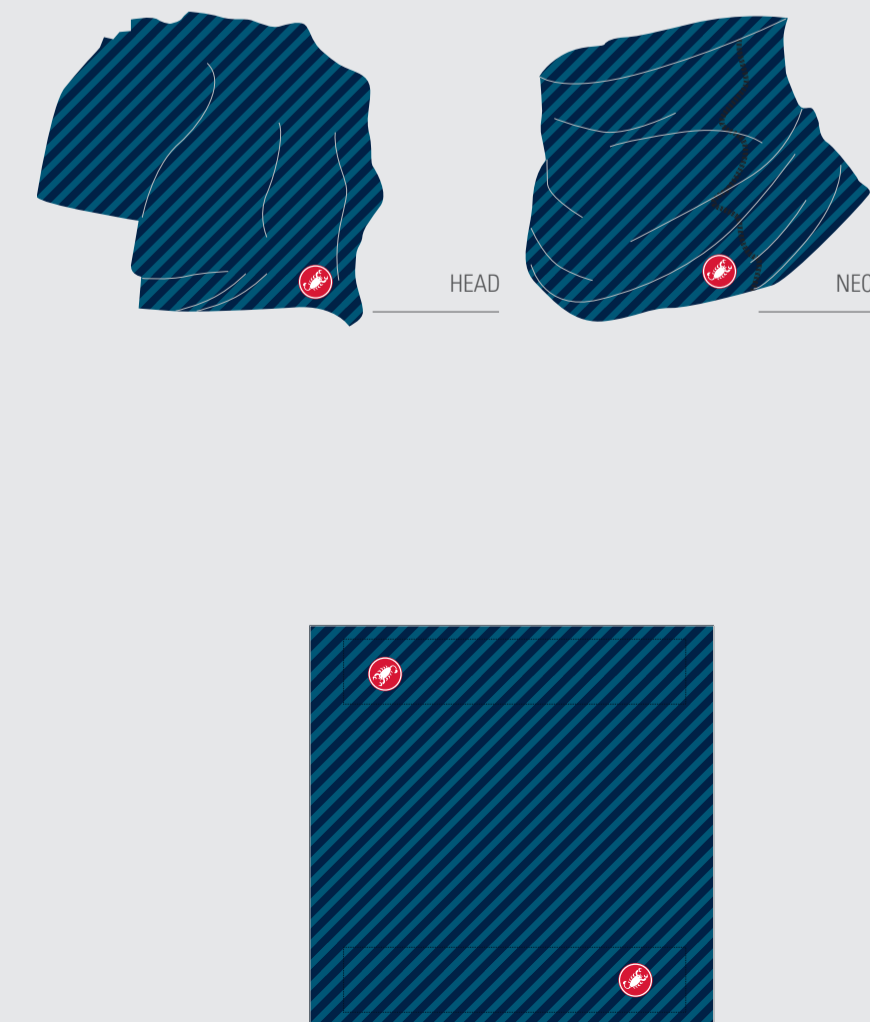

HEAD THINGY 4300076