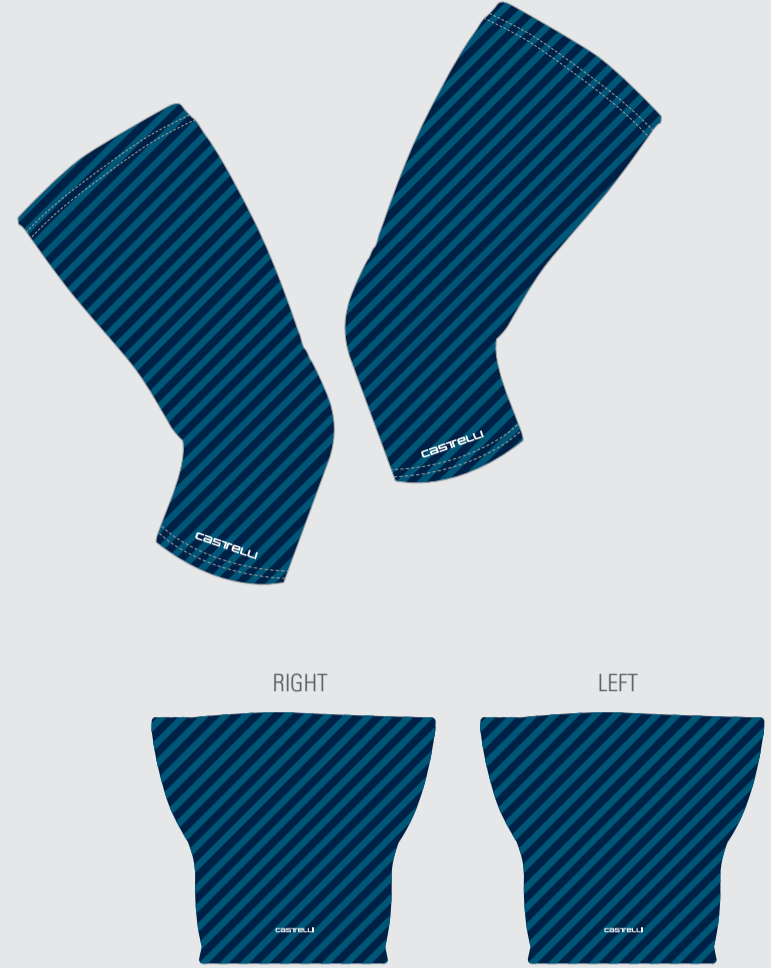

THERMOFLEX KNEE WARMER 4300289

Fully printed