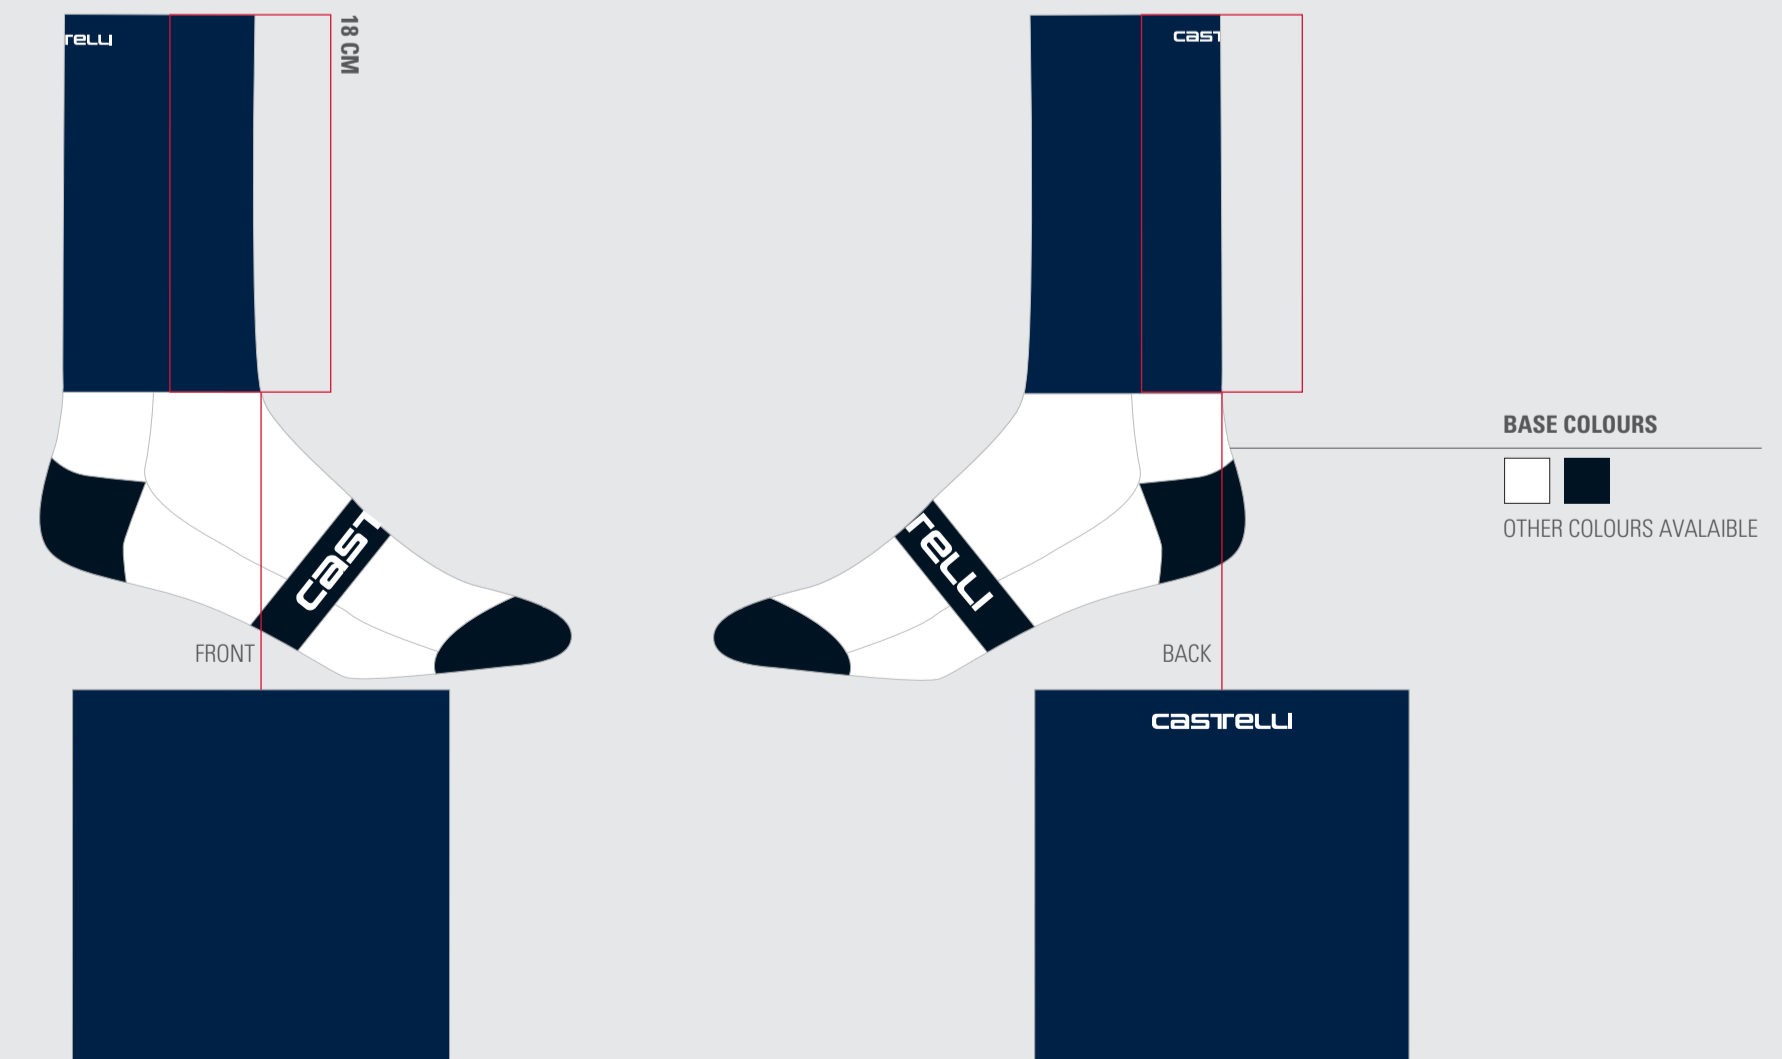

ROSSO CORSA
ROSSO CORSA 18 SOCKS 4900522

BASE COLOURS
OTHER COLOURS AVAILABLE

POLICIES AND PROCEDURES

PRODUCTION STARTS ONLY AFTER ORDER, DEPOSIT, AND ART IS APPROVED.

HOW TO USE THE TEMPLATE

DESIGN AREAS

PANELS INDICATED WITH ABOVE COLORS ARE CUSTOMIZABLE