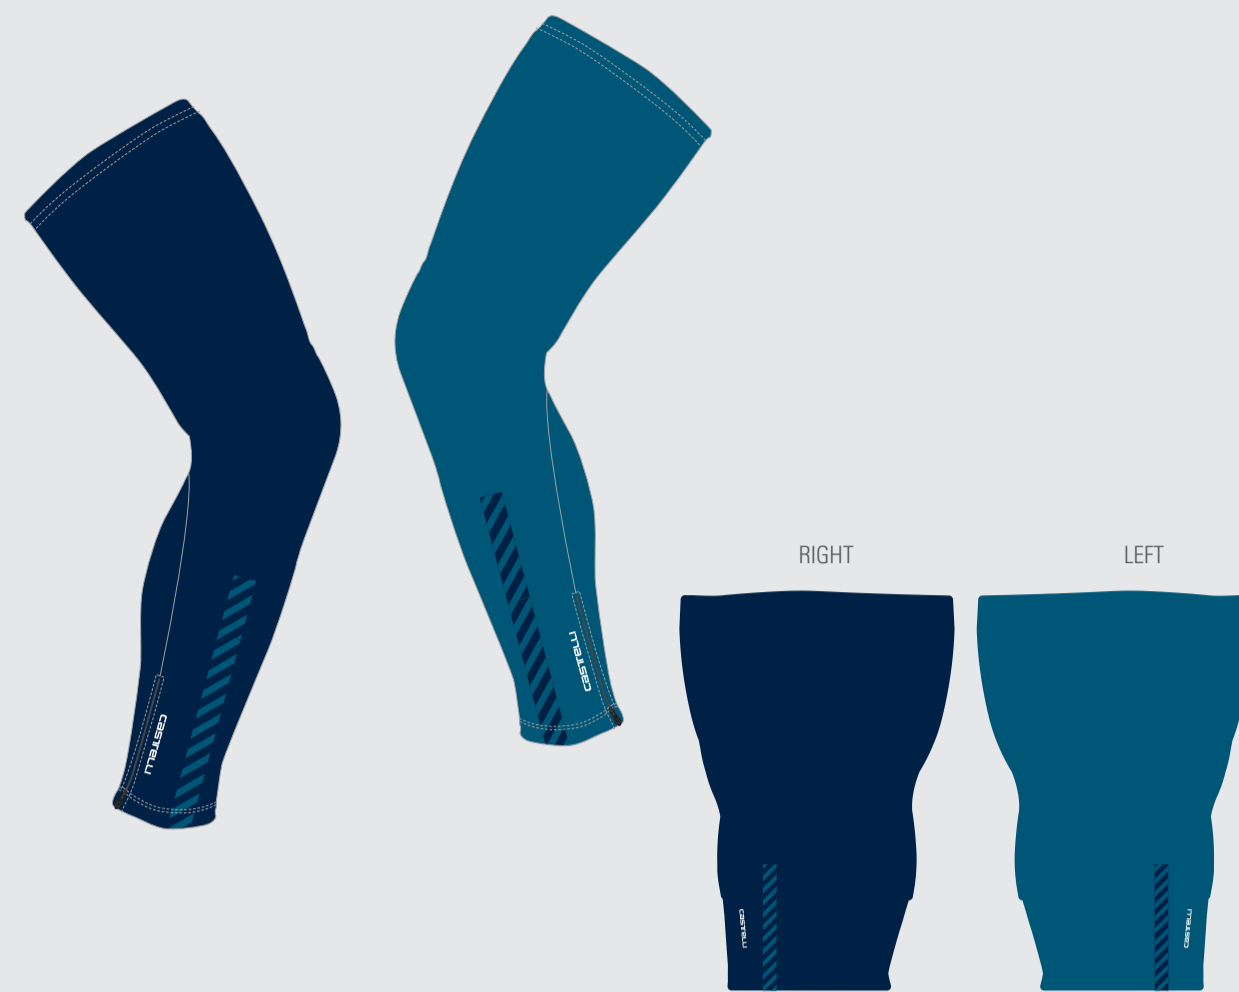

THERMOFLEX LEG WARMER 4300288

Fully printed