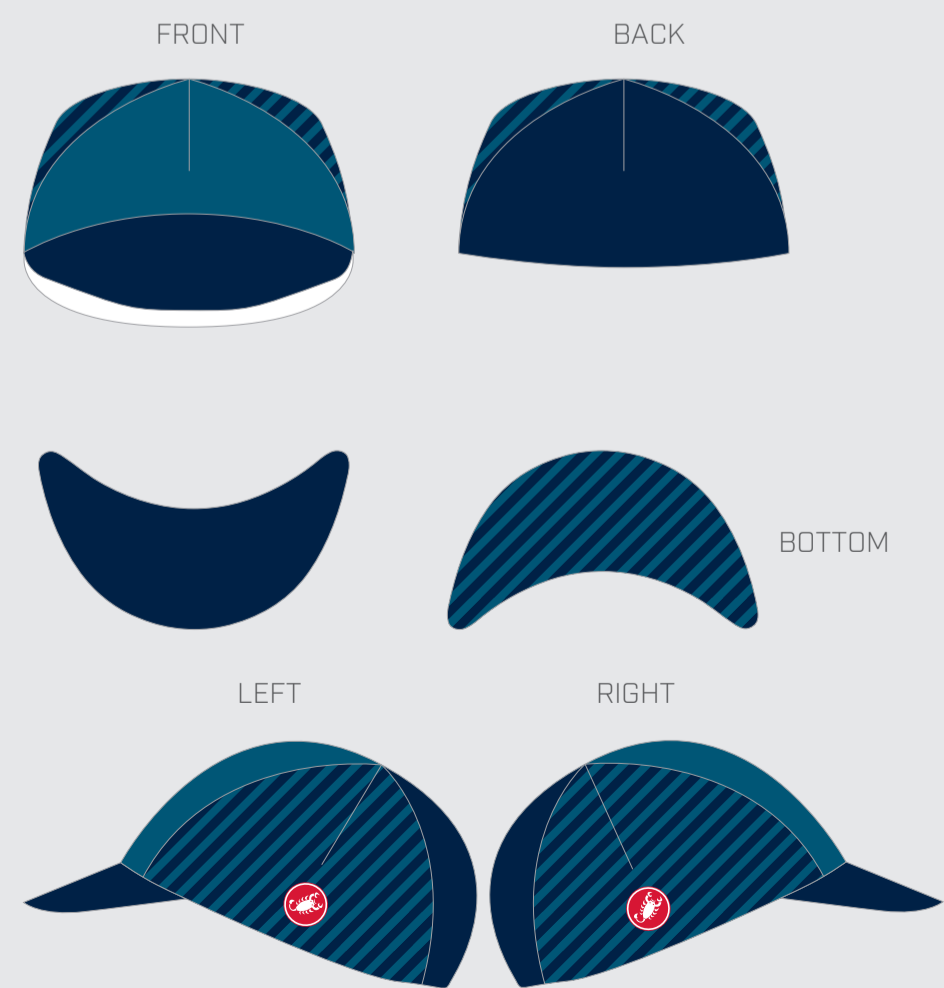

PERFORMANCE CYCLING CAP 4300428