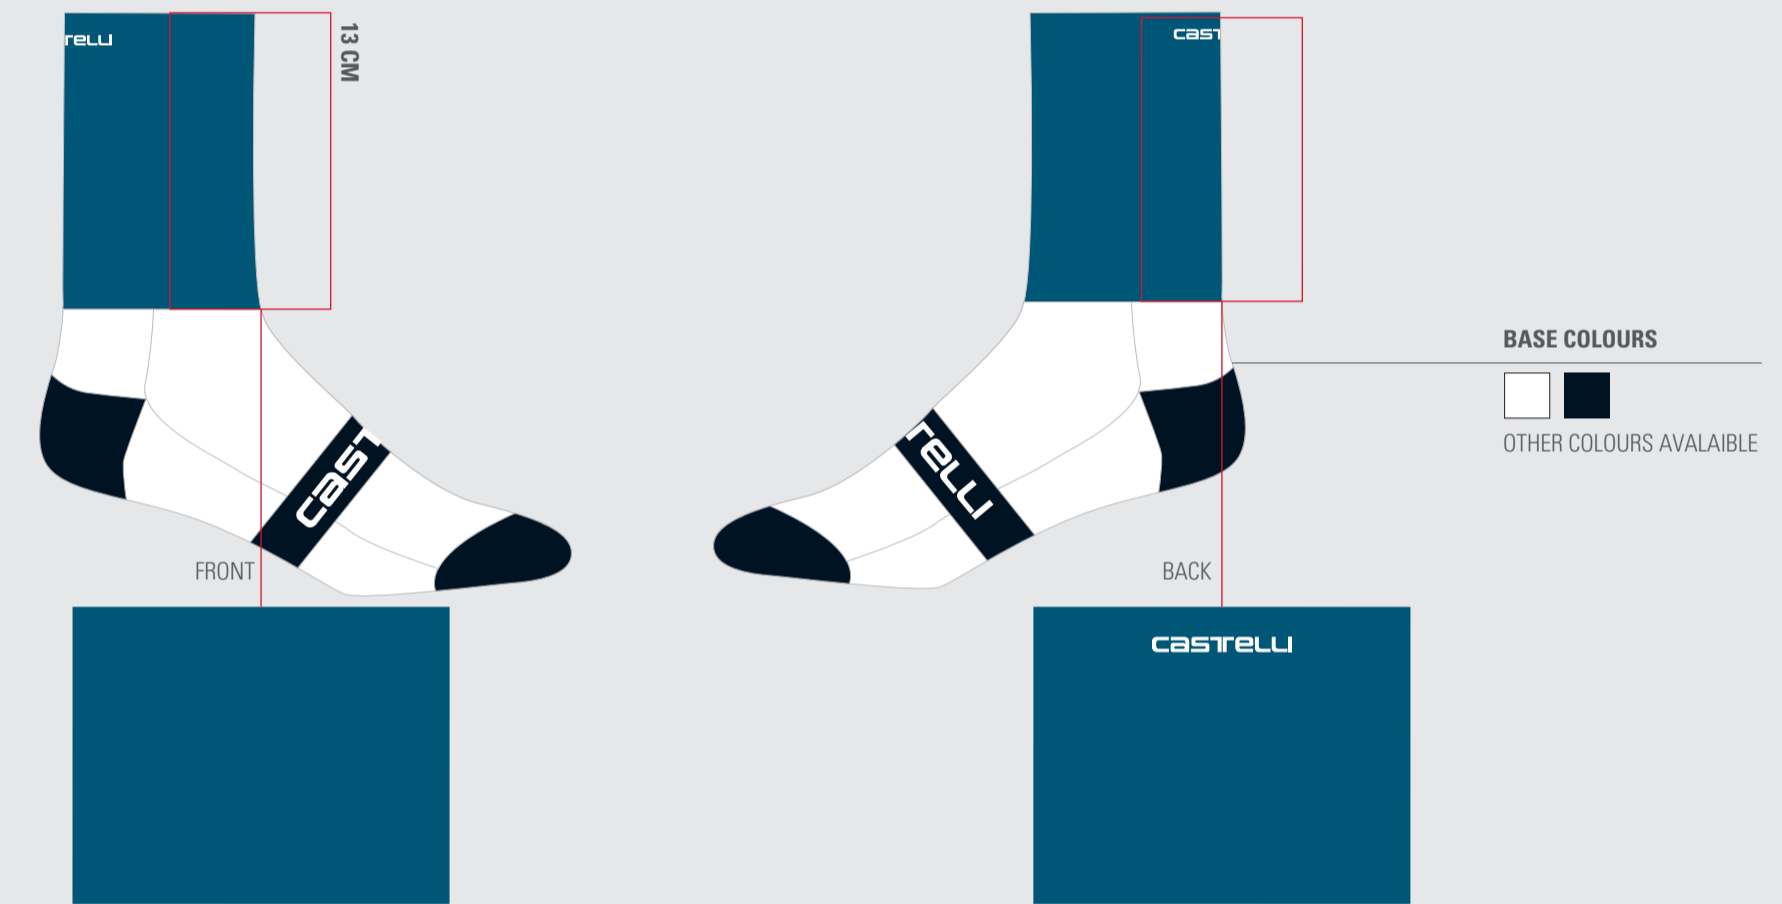

ROSSO CORSA
ROSSO CORSA 13 SOCKS 4300279

BASE COLOURS
OTHER COLOURS AVAILABLE