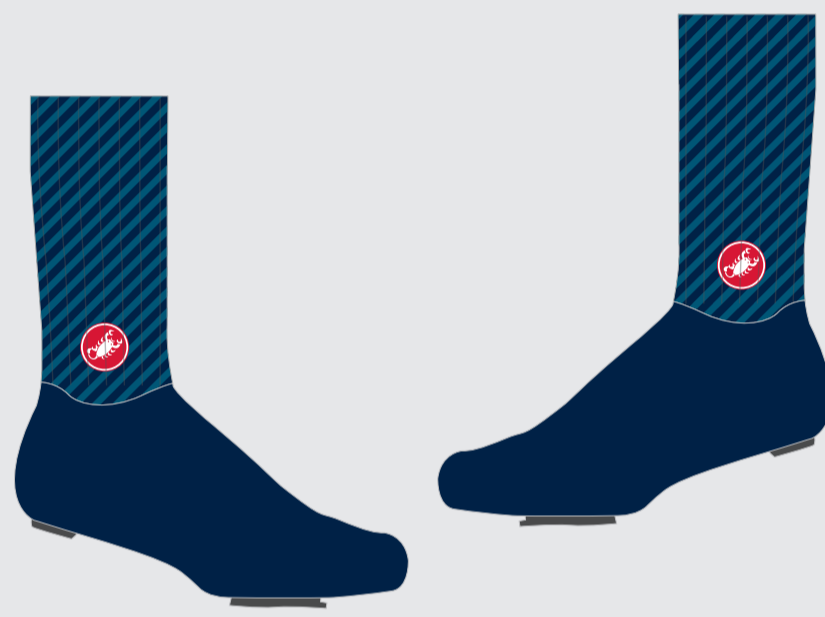

FAST FEET TT SHOE COVER 4300521